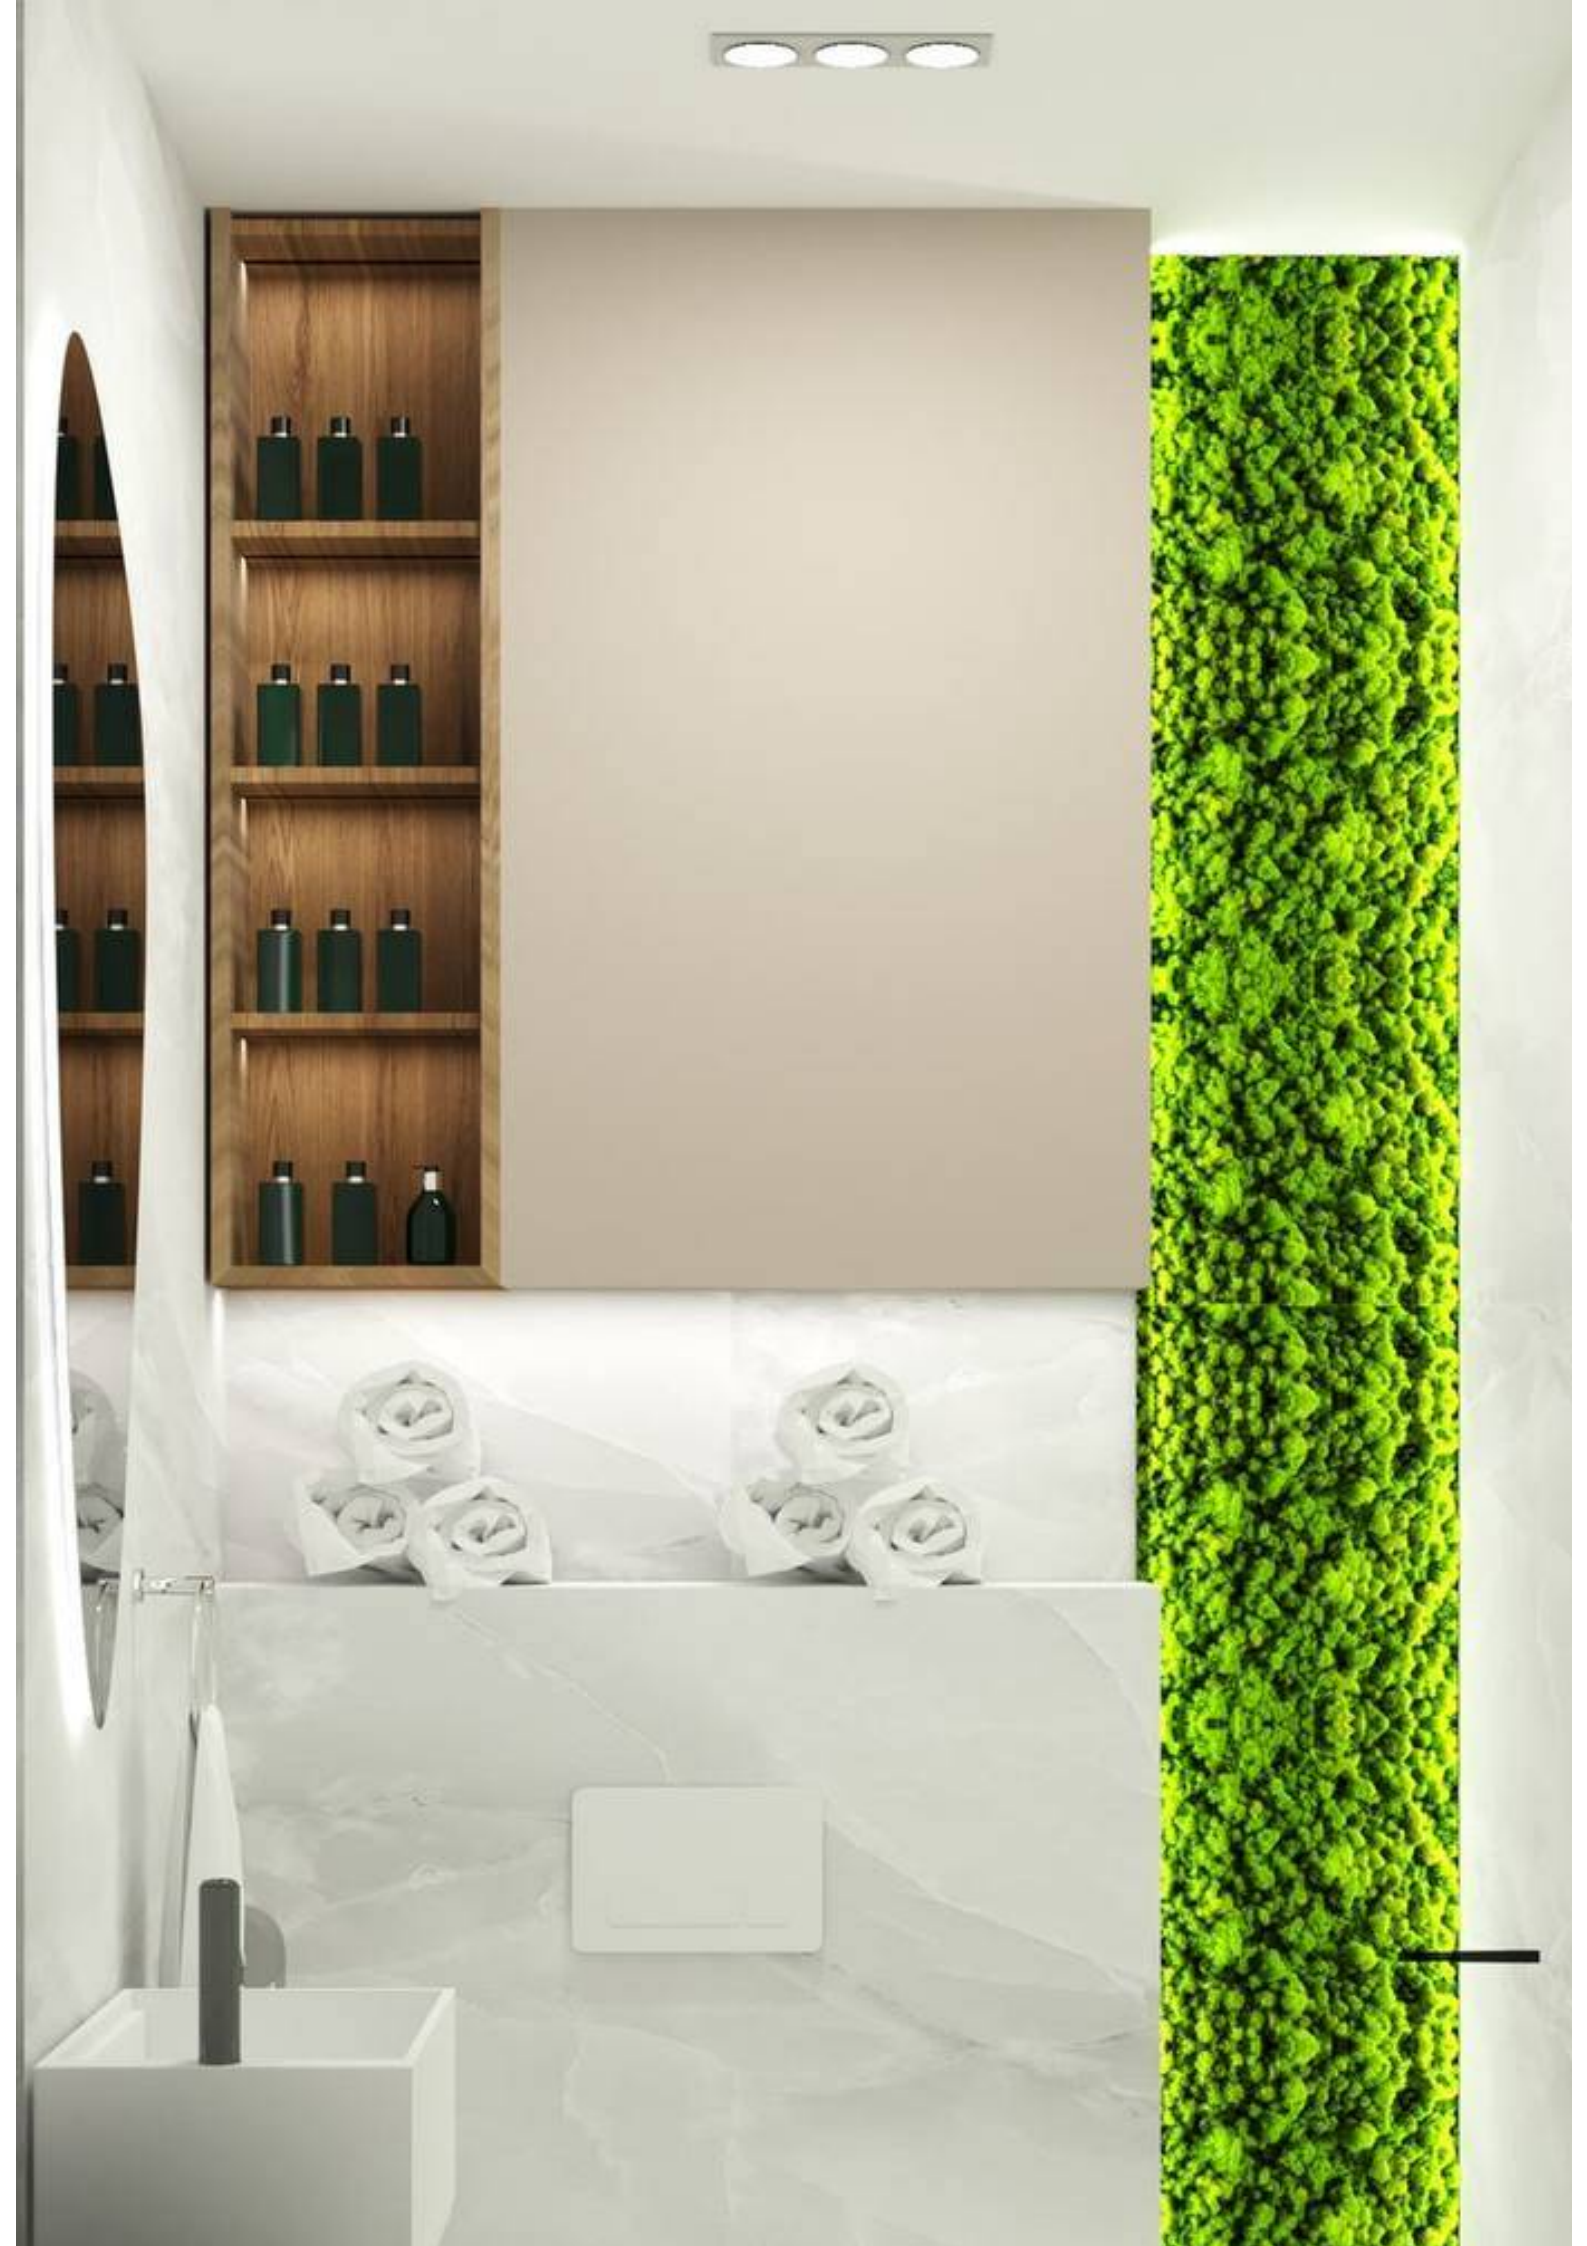

The image is a composite graphic. In the background, there is a photograph of a white toilet in a bathroom. Overlaid on the toilet is a white silhouette of a city skyline with various skyscrapers. To the right of the toilet, there is a vertical garden with dense green foliage. The text 'PROIMOBIL.MD' is written in a white, serif font across the bottom of the image.