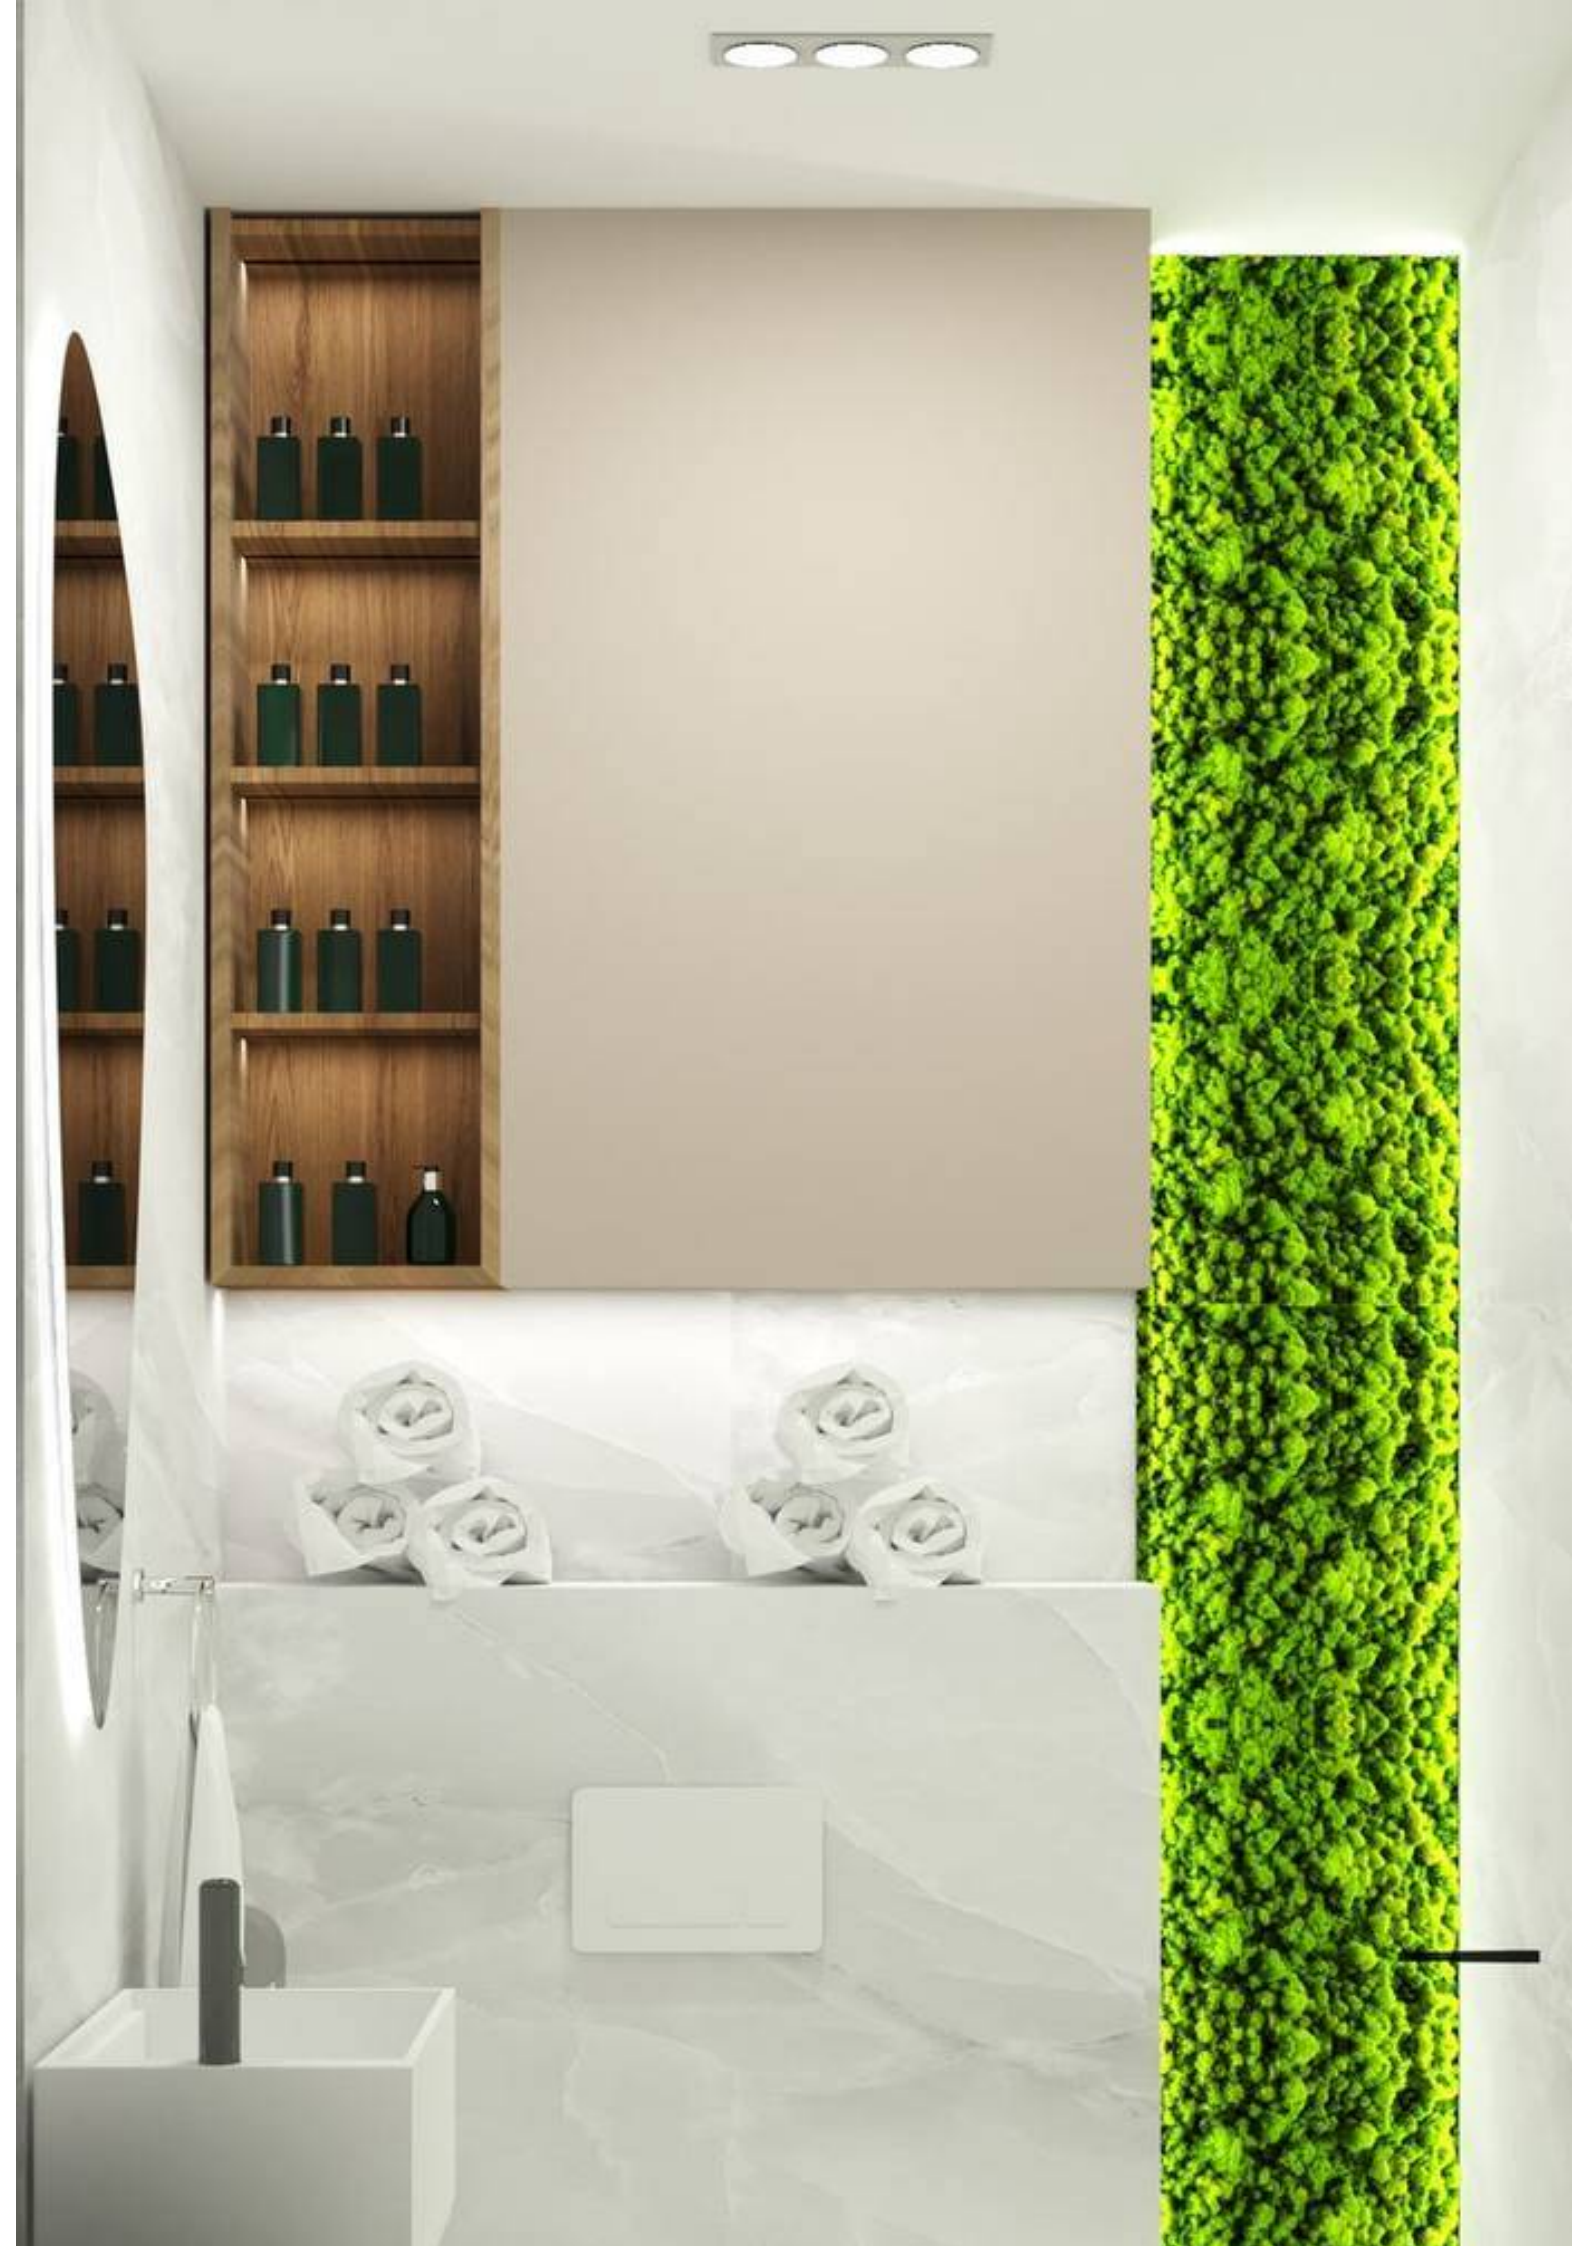

PROIMOBIL.MD

PROIMOBIL.MD

The image is a composite graphic. In the background, there is a photograph of a white toilet in a bathroom. Overlaid on the toilet is a white silhouette of a city skyline with various skyscrapers. To the right of the toilet, there is a vertical garden wall with dense green foliage. The text 'PROIMOBIL.MD' is written in a white, serif font across the middle of the image, partially overlapping the skyline and the garden.