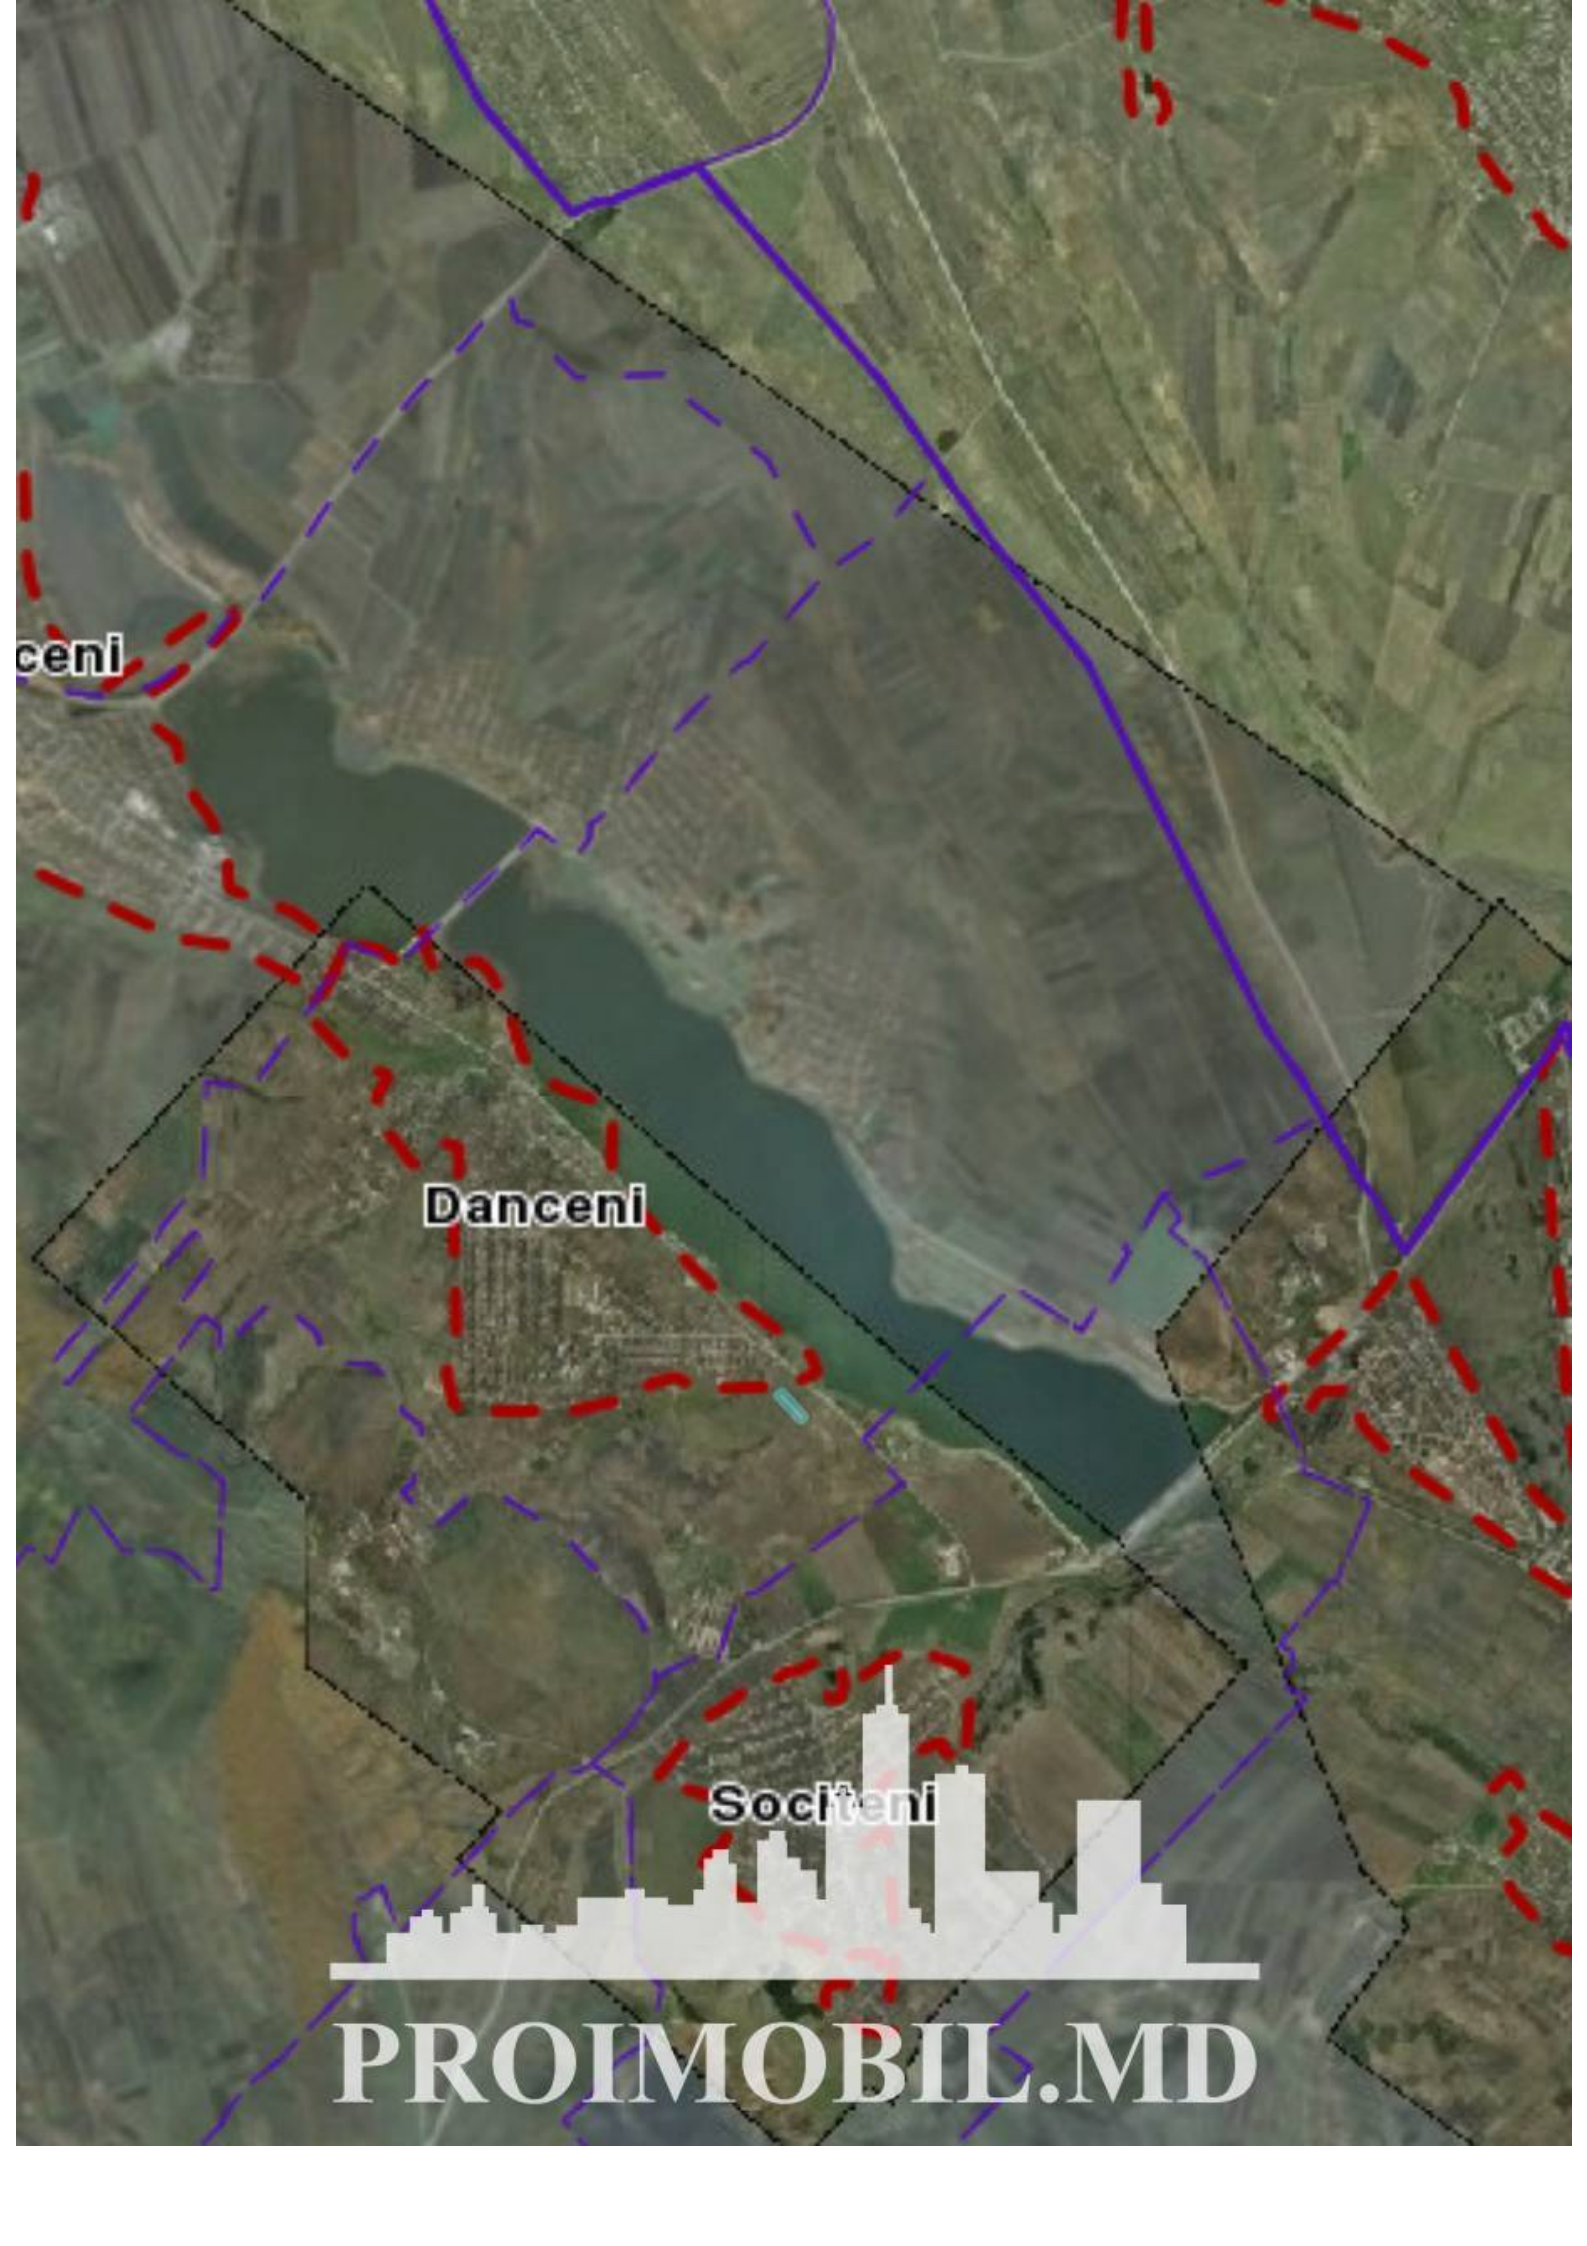

ceni

Danceni

Sociteni

PROIMOBIL.MD