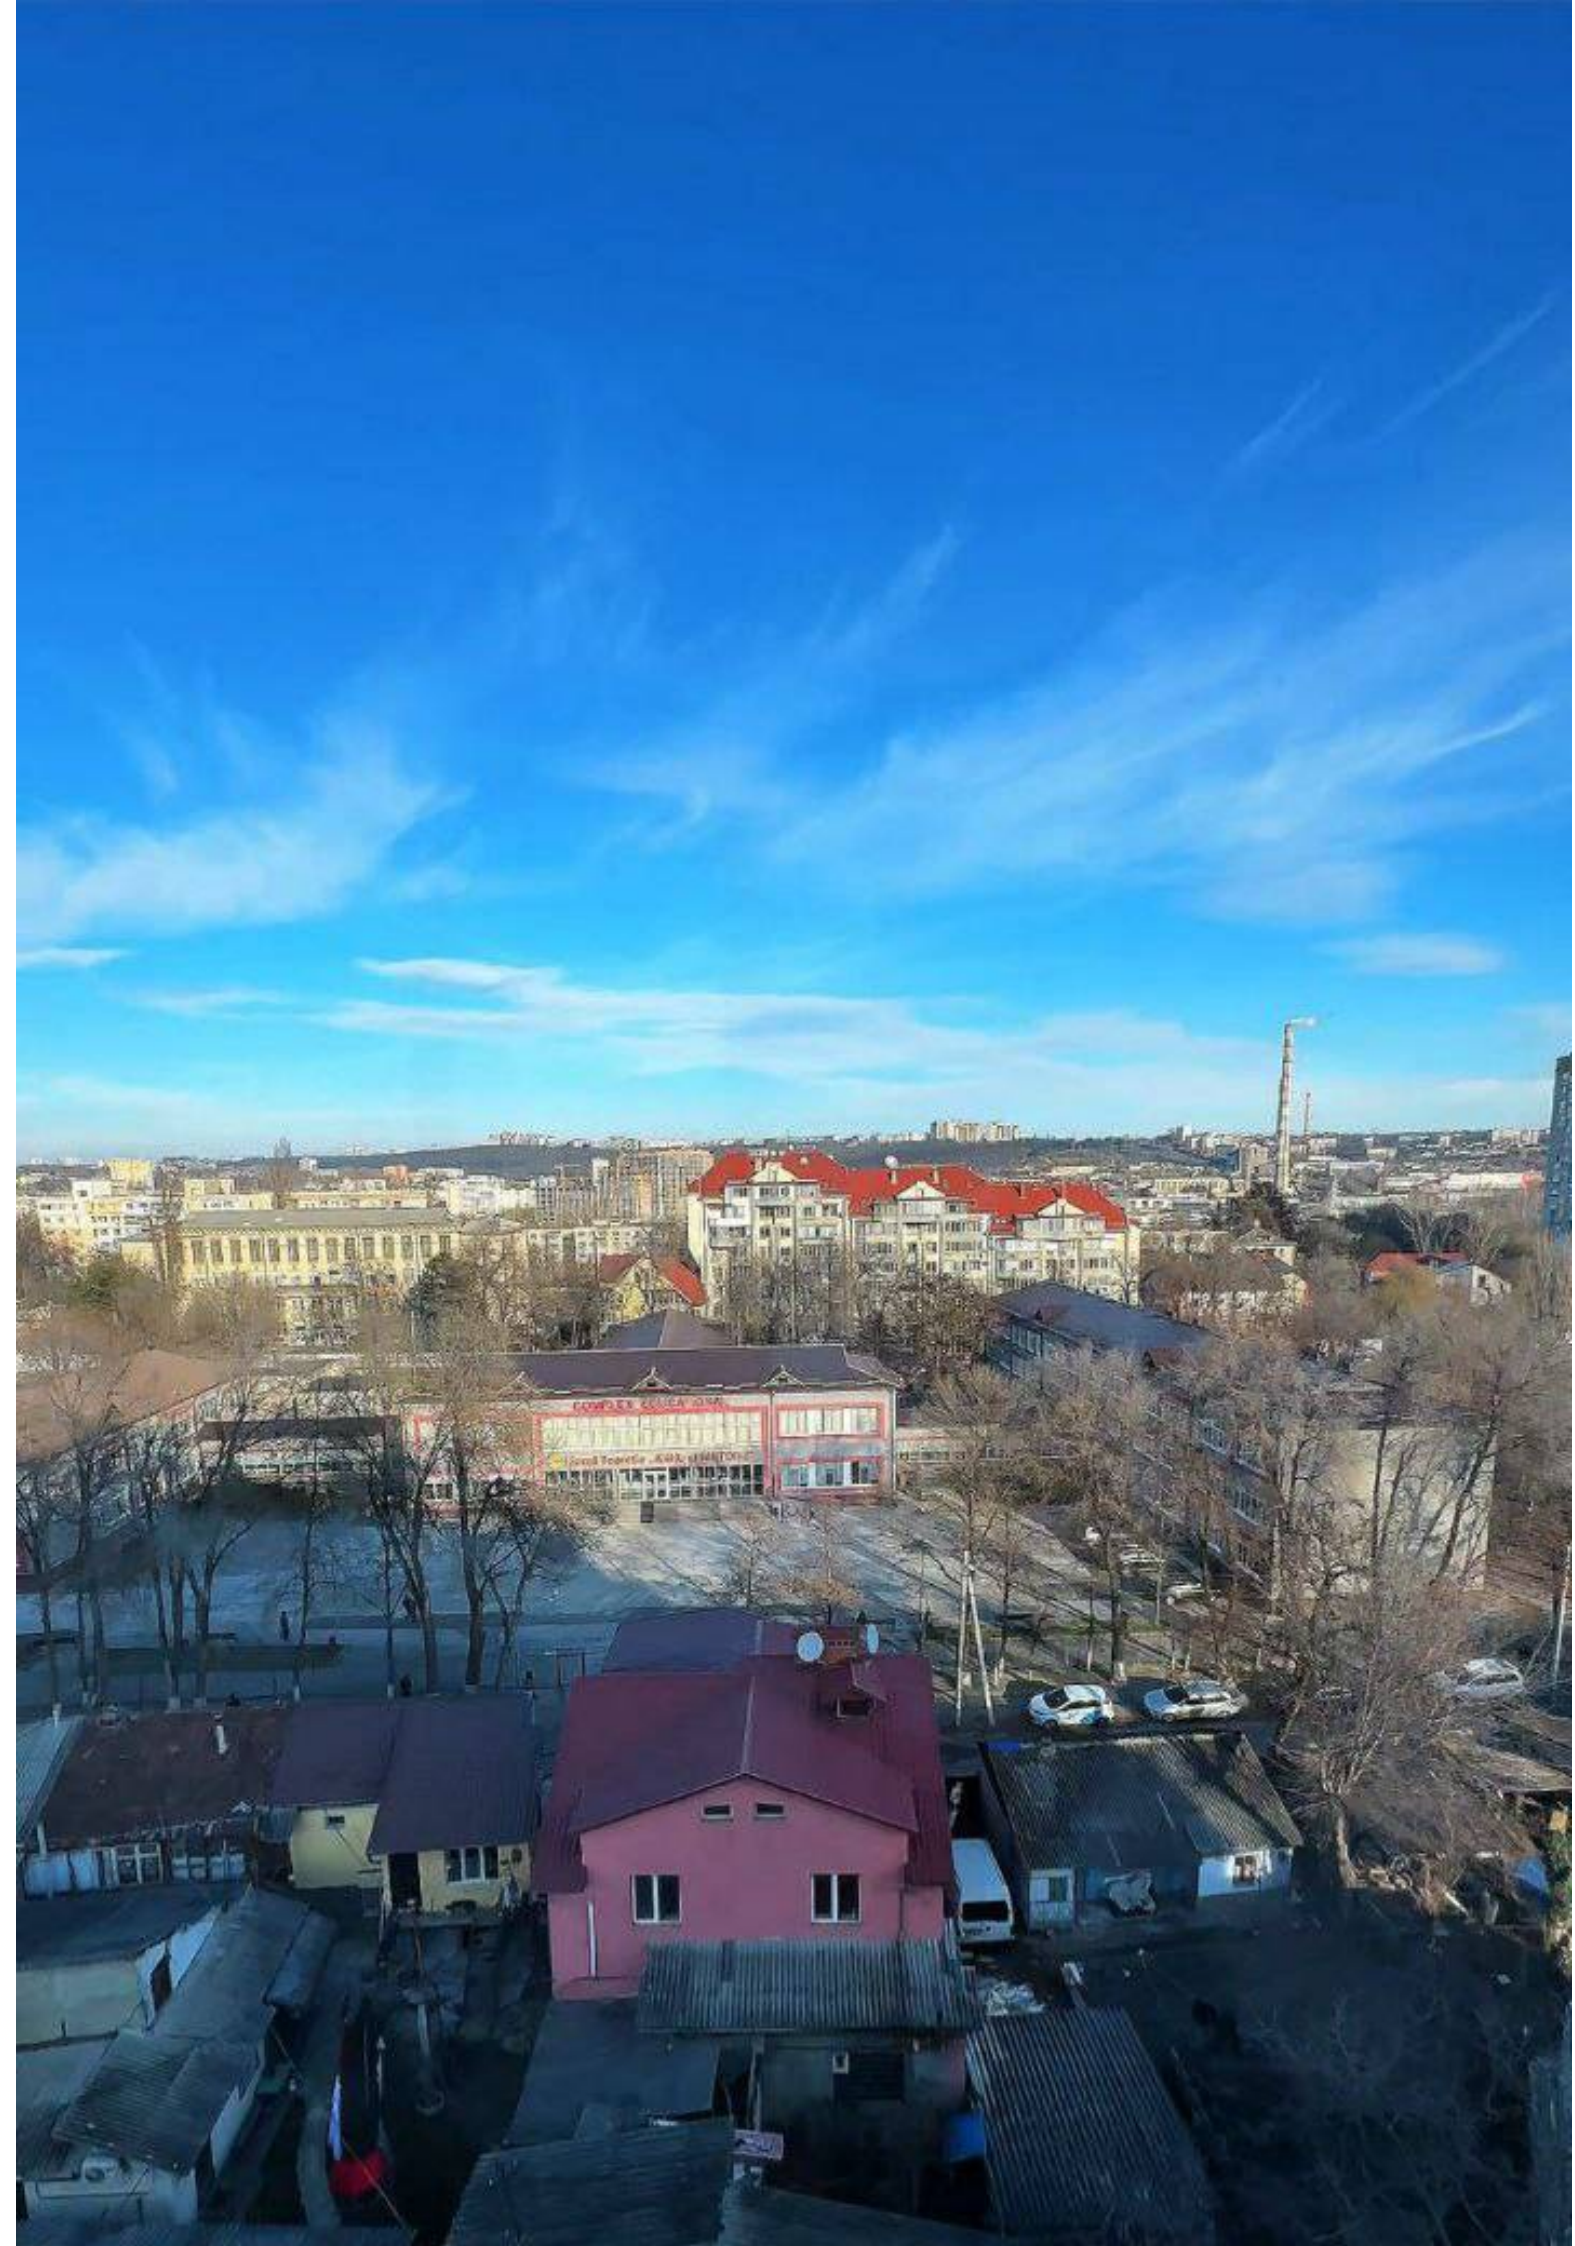

In this House...
we are *Real*
we make mistakes
we say *I'm sorry*
we give hugs
we share *Happiness*
we have fun
we give *Forgiveness*
we are patient
we *Love.*

PROIMOBIL.MD

A blue banner with a white silhouette of a city skyline. The skyline consists of several rectangular buildings of varying heights. Below the skyline, the text 'PROIMOBIL.MD' is written in a white, serif, all-caps font. The banner is set against a dark, textured background that appears to be a close-up of a building's facade.