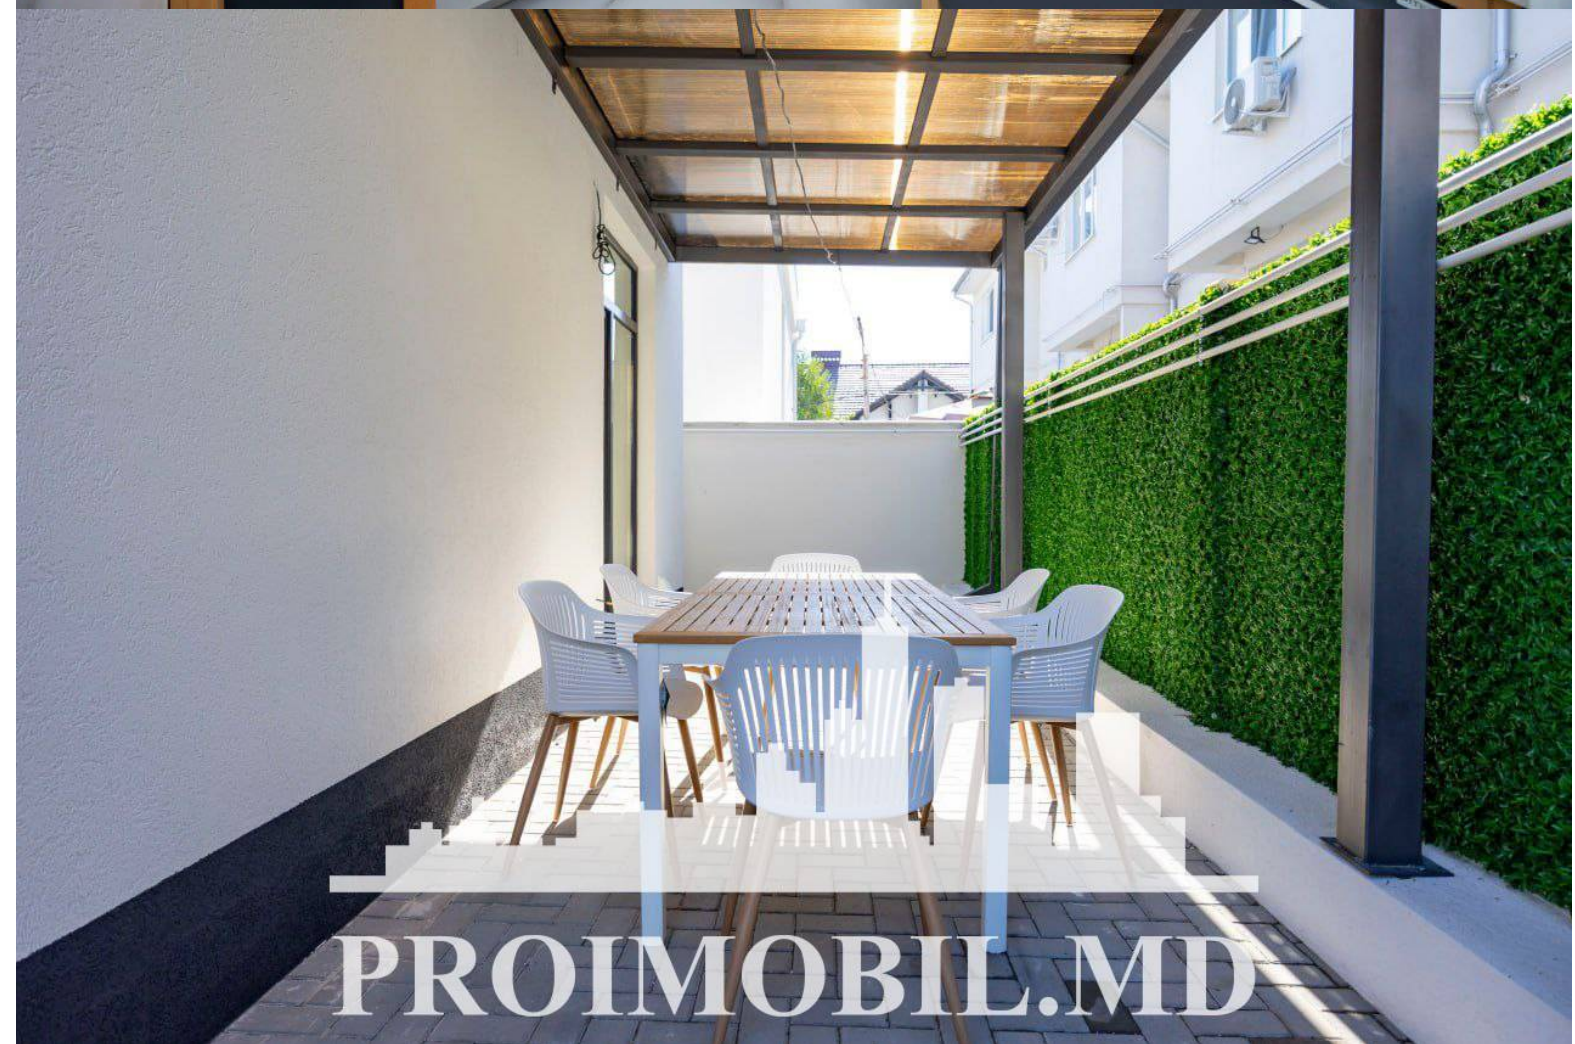

PROIMOBIL.MD